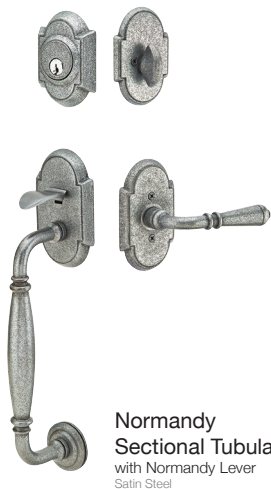

Normandy
Sectional Tubular
with Normandy Lever
Satin Steel