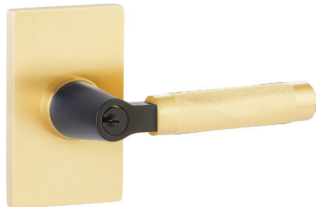

Square Deadbolt
Satin Nickel

Urban Modern Deadbolt
Satin Brass

Modern Deadbolt
Polished Chrome

Modern Disc Deadbolt
Satin Nickel

Round Key In Knob
Square Rosette
Polished Chrome

Key In L-Square Stem Polished Chrome
Hammered Handle Unlacquered Brass
Disk Rosette Unlacquered Brass

Hanover Key In Lever
Square Rosette
Oil Rubbed Bronze

Key In L-Square Stem Satin Brass
Straight Knurled Handle Satin Nickel
Square Rosette Satin Nickel

Luzern Key In Lever
Disk Rosette
Satin Nickel

Key In L-Square Stem Flat Black
Knurled Handle Satin Brass
Modern Rectangular Rosette Satin Brass

Helios Key In Lever
Modern Rectangular Rosette
Satin Nickel

Modern Rectangular

Two-Point Lockset Satin Brass
with Key In L-Square Stem Satin Brass
Marble Handle White

Modern Rectangular
Two-Point Lockset
with Hanover Key In Lever
Satin Nickel

Modern Rectangular
Single-Point Lockset
with Round Key In Knob
Oil Rubbed Bronze

Modern
3 5/8" C-to-C Keyed Sideplate
with Bern Knob
Oil Rubbed Bronze

Modern Rectangular
Single-Point Lockset Flat Black
with Key In L-Square Stem Flat Black
Knurled Handle Satin Brass