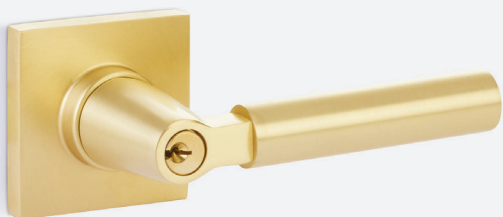

Davos Tubular
Mormont Mortise
Flat Black

Baden Tubular
with Helios Lever
Satin Nickel

Ares Tubular
with Laurent Knob
Polished Chrome

Urban Modern Tubular
with T-Bar Stem/Knurled Handle
Flat Black/Satin Brass

Apollo Tubular
Artemis Mortise
with Athena Lever
Oil Rubbed Bronze

Lausanne Tubular
Lugano Mortise
with Geneva Lever
Oil Rubbed Bronze

Orion Tubular
Hera Mortise
with Hercules Lever
Satin Nickel

Hercules Key In Lever
Square Rosette
Satin Brass