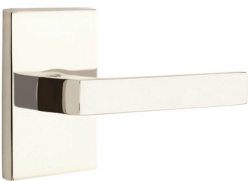

Dumont Lever
Modern Rectangular Rosette
Polished Nickel - Lifetime