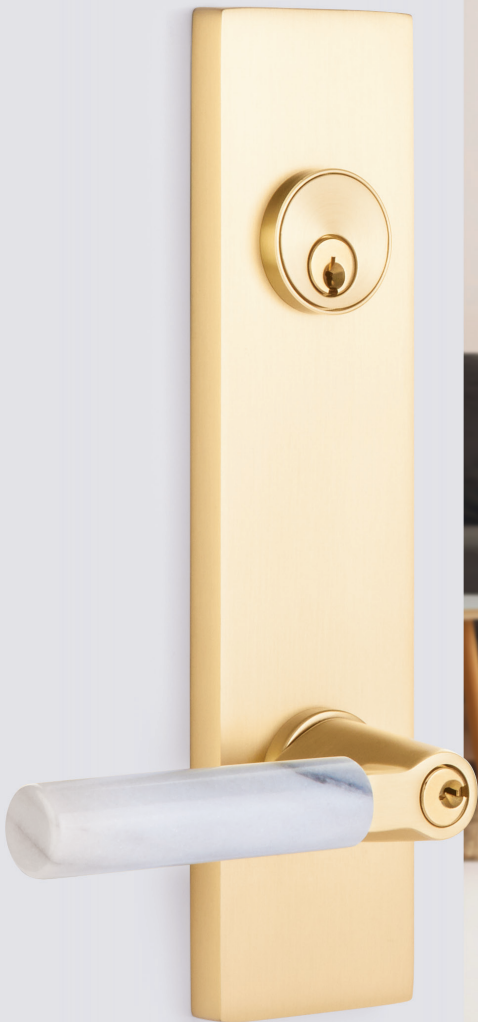

Hanover Key In Lever
Square Rosette
Oil Rubbed Bronze

Key In L-Square Stem Satin Brass
Straight Knurled Handle Satin Nickel
Square Rosette Satin Nickel

Luzern Key In Lever
Disk Rosette
Satin Nickel

Key In L-Square Stem Flat Black
Knurled Handle Satin Brass
Modern Rectangular Rosette Satin Brass

Helios Key In Lever
Modern Rectangular Rosette
Satin Nickel

Modern Rectangular

Two-Point Lockset Satin Brass
with Key In L-Square Stem Satin Brass
Marble Handle White

Modern Rectangular
Two-Point Lockset
with Hanover Key In Lever
Satin Nickel

Modern Rectangular
Single-Point Lockset
with Round Key In Knob
Oil Rubbed Bronze

Modern
3 5/8" C-to-C Keyed Sideplate
with Bern Knob
Oil Rubbed Bronze

Modern Rectangular
Single-Point Lockset Flat Black
with Key In L-Square Stem Flat Black
Knurled Handle Satin Brass